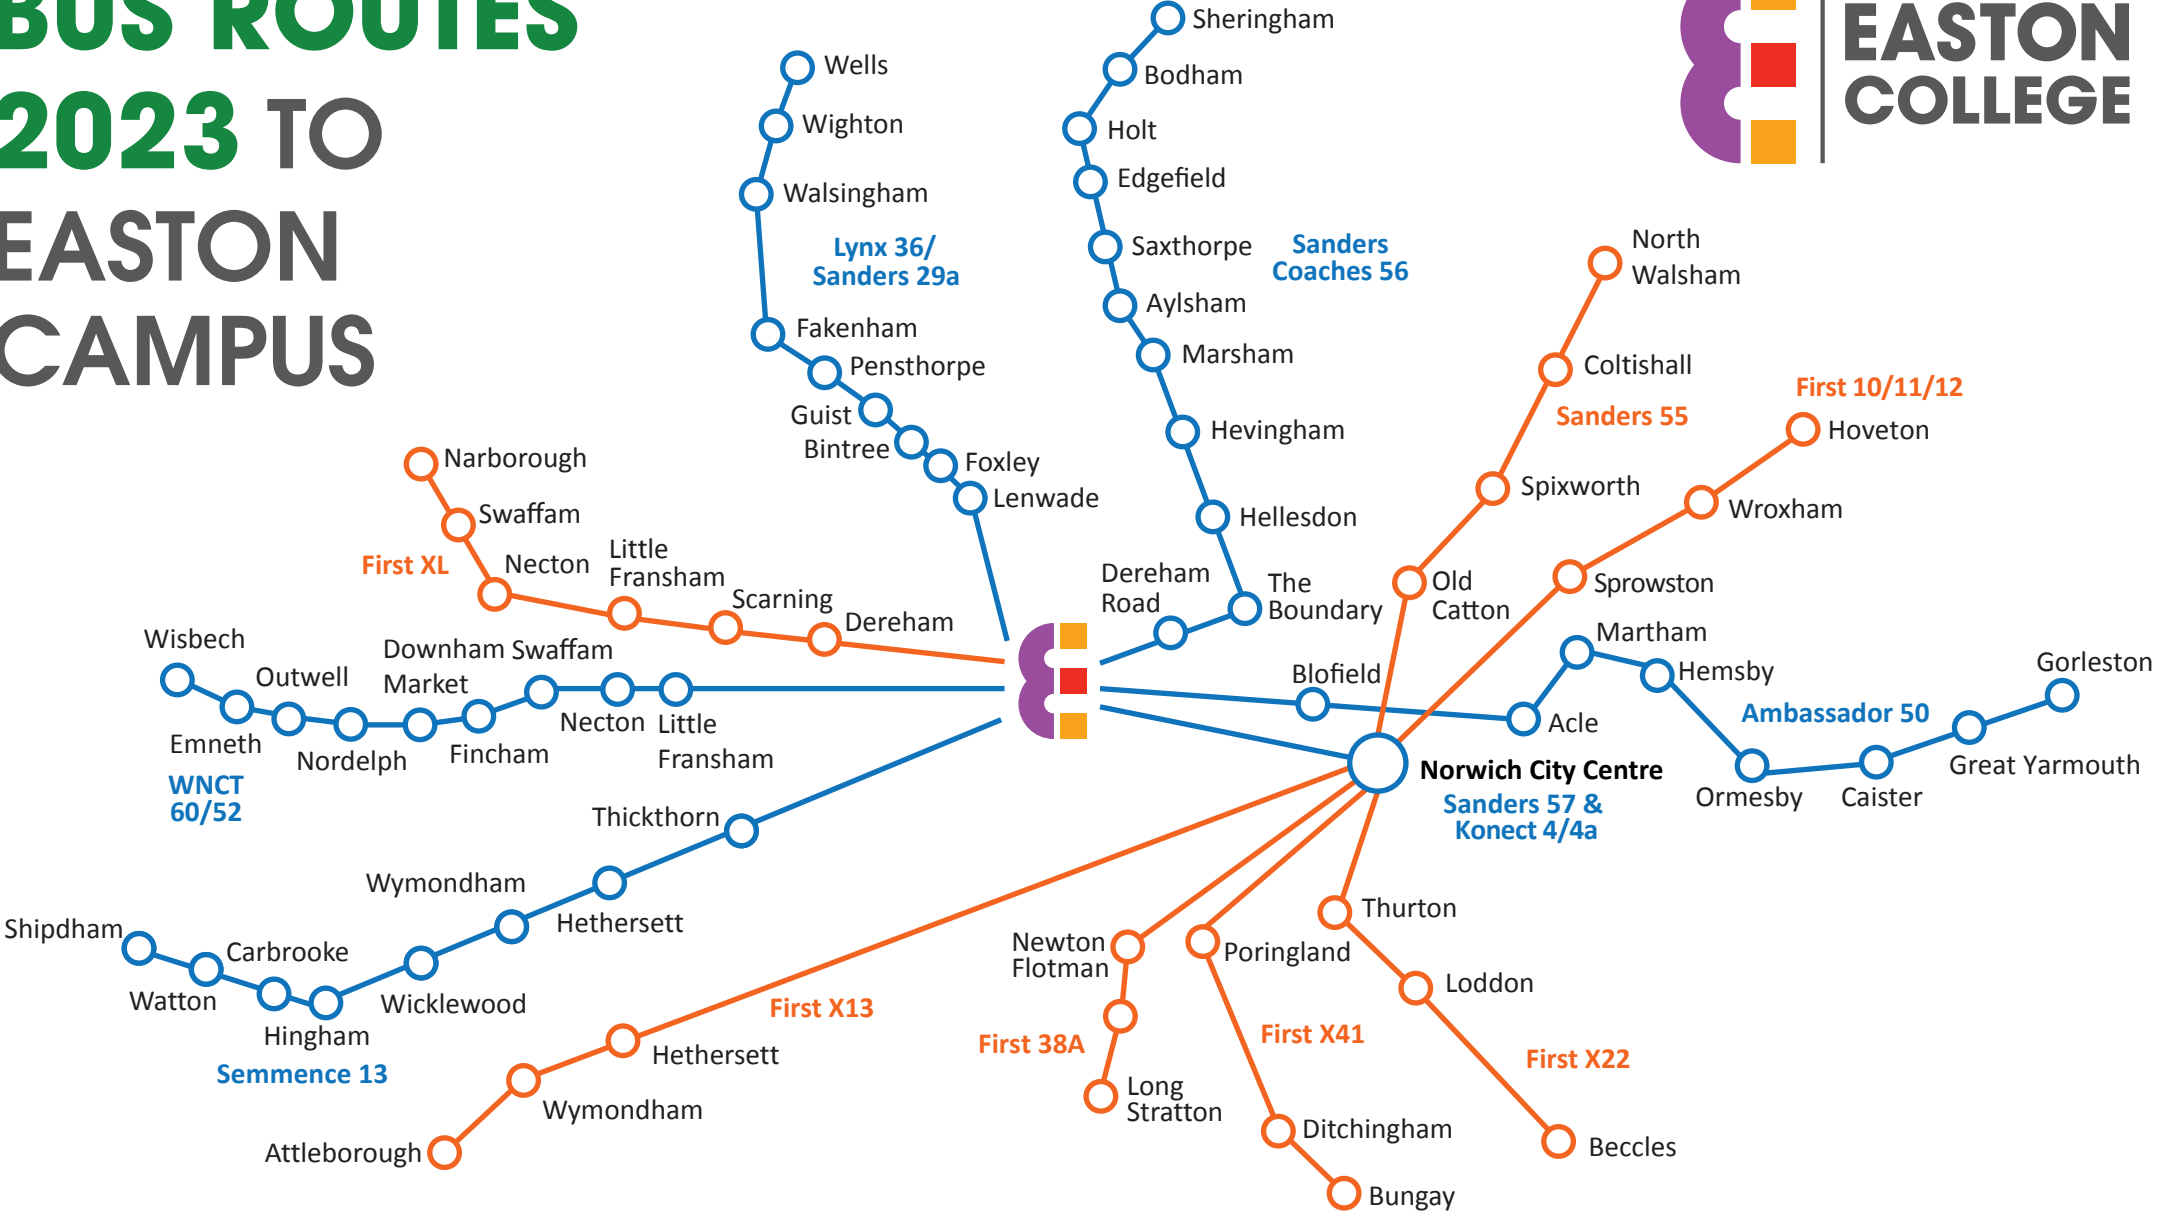

BUS ROUTES 2023 TO EASTON CAMPUS

Blue bus routes are college buses provided by Norfolk County Council. All other routes are suggested services provided by local bus operators. College advice is to make your way to Norwich City Centre (if a direct service is not available) where you can pick up a college bus direct to the campus.

Updated August 2023

ALL BUS ROUTES ARE SUBJECT TO CHANGE