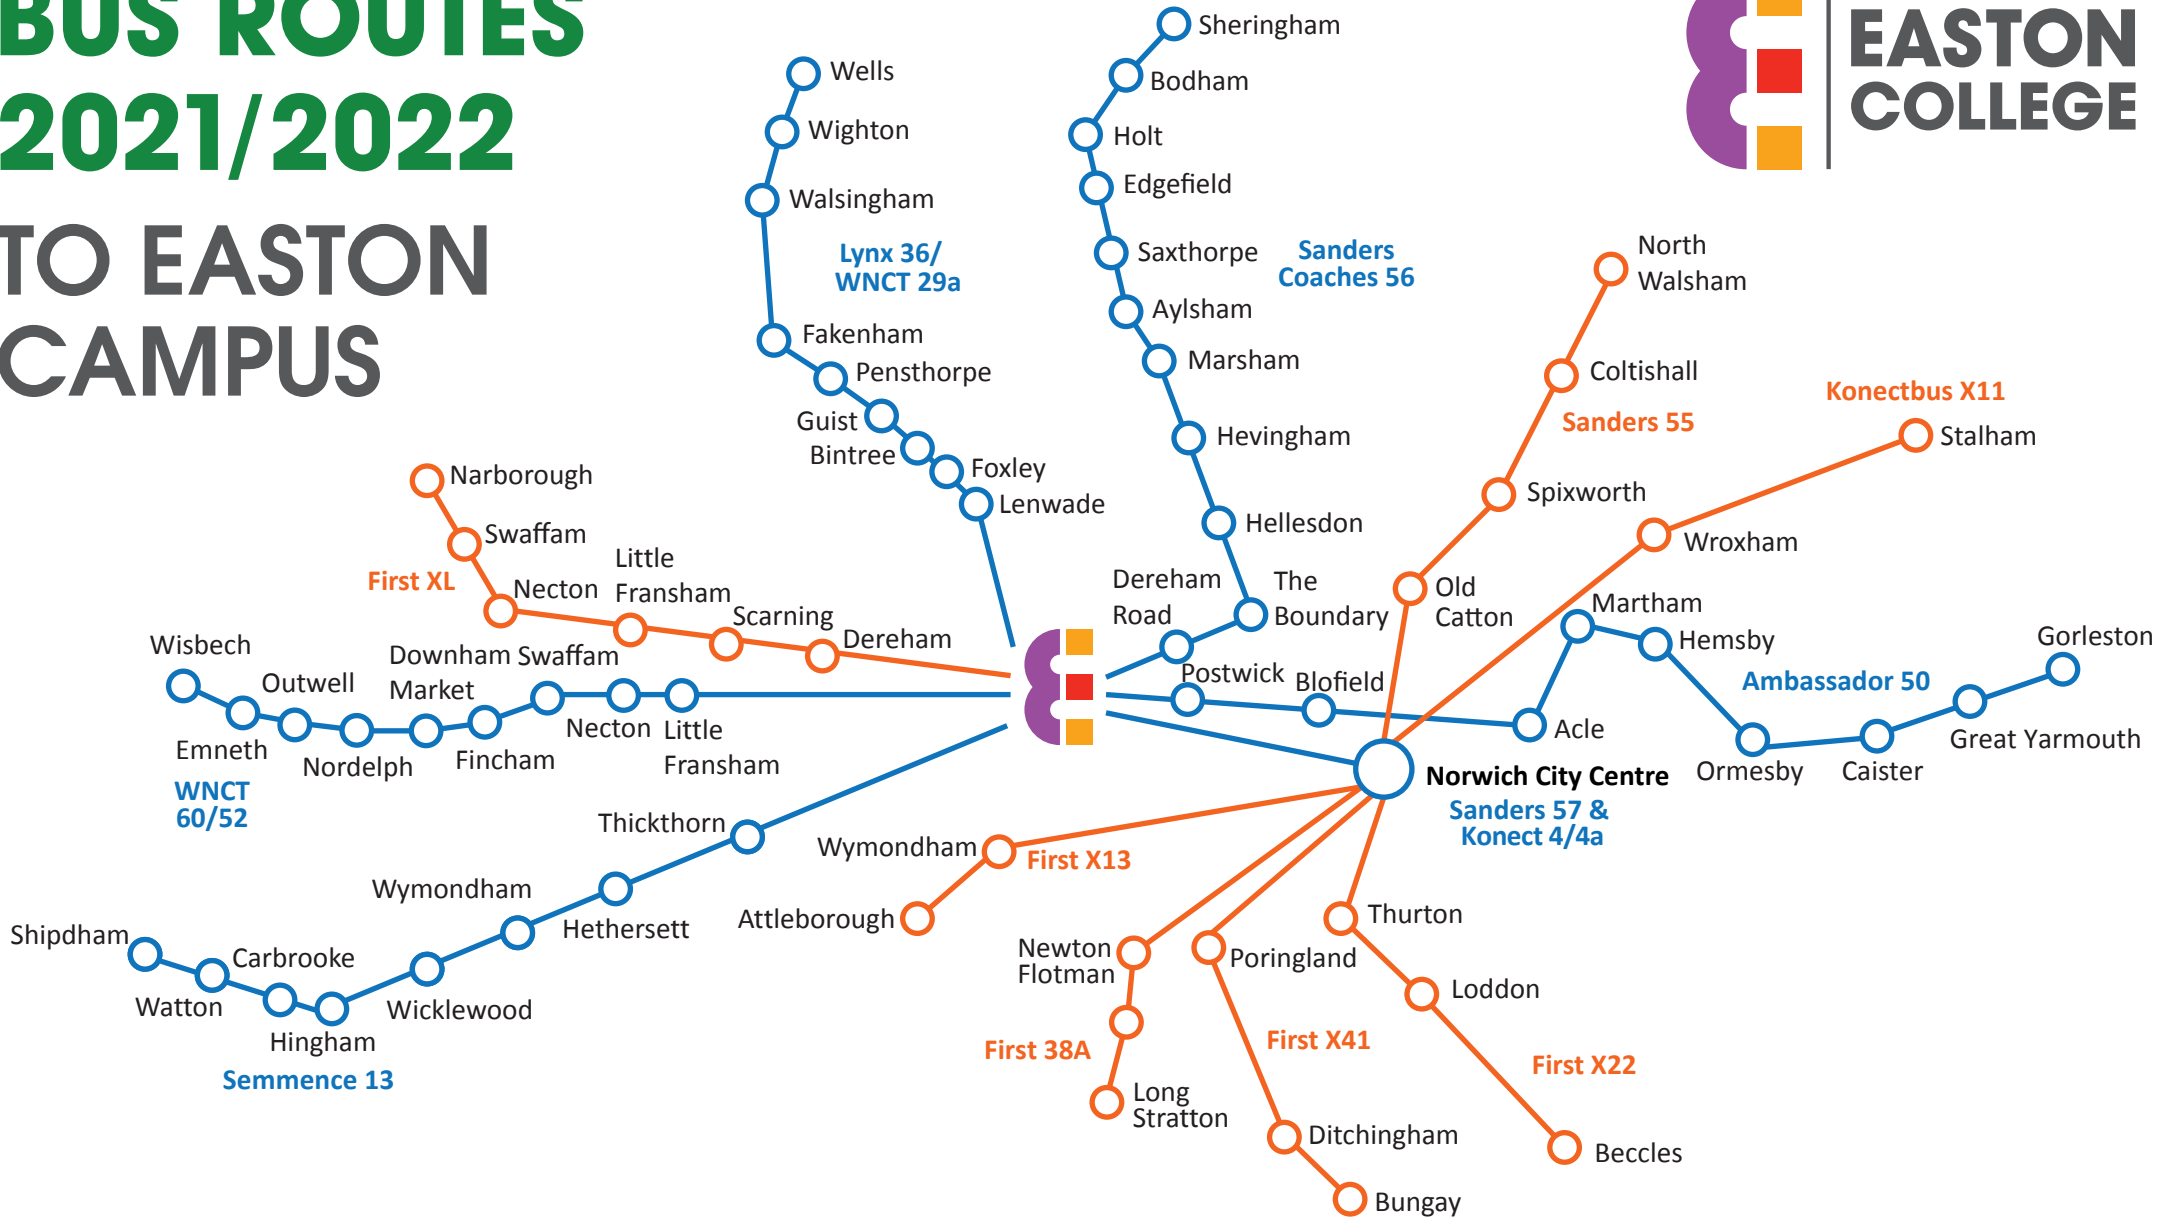

BUS ROUTES 2021/2022

TO EASTON CAMPUS

Blue bus routes are college buses provided by Norfolk County Council. All other routes are suggested services provided by local bus operators. College advice is to make your way to Norwich City Centre (if a direct service is not available) where you can pick up a college bus direct to the campus.

Updated April 2021

ALL BUS ROUTES ARE SUBJECT TO CHANGE