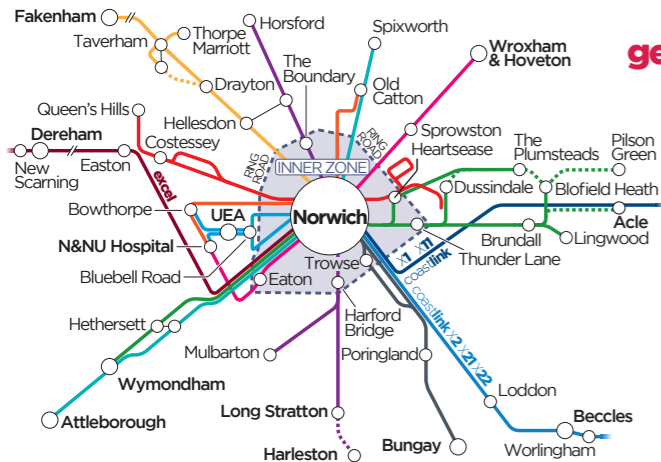

*deals can vary at any given time.

22/03/22

Student Travel Offers

at City College Norwich,
Paston College & Easton College

Exclusive deals for City College Norwich

First Eastern Counties

get out more...on US